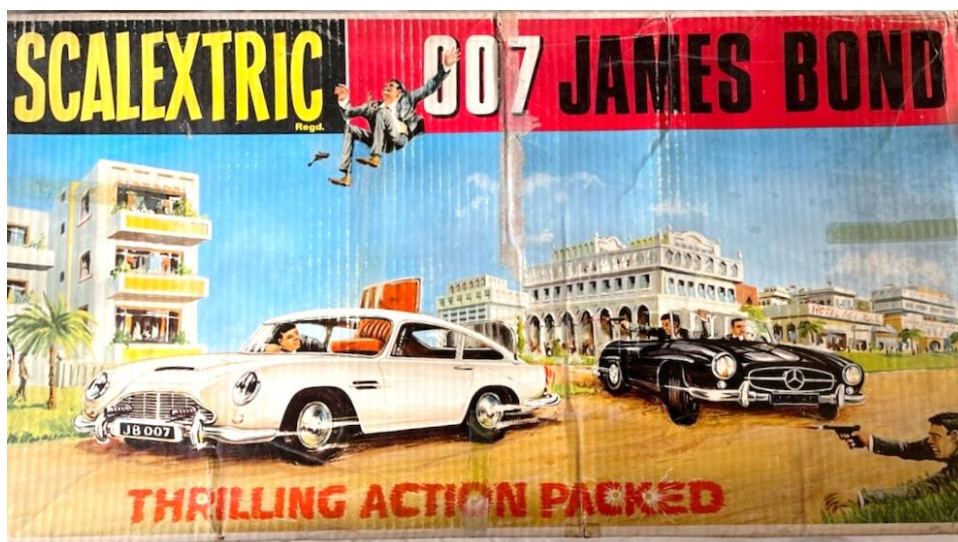

Lot	Ref	Description	Colour	Cond
101	C367	Datsun Truck Highwayman	Black	G
102	C4322	Dodge Bluesmobile	Blk Wht	MB
103	C2126	F1 Honda #9 Jordan	Yellow	MB
104	C3491	Falcon XB #25 City Ford (sticker marked)	Red	MB
105	C4260	Falcon XC #18 Bathurst 1978	Blue	MB
106	C3402	Falcon XB #33 Brut Bathurst 1974	Blue	MB
107	C3741A	Falcon XC #1 60th Anniversary	White	MB
108	C3983	Falcon XB Mad Max Dirty	Black	MB
109	C3697	Falcon XB Mad Max	Black	MB
110	C2970	Ferrari GTO 250	Red	MB
111	C4101	Ford Capri #10 Brut Castrol	Black	MB
112	C3749	Ford Escort MkII #10 Rothmans	White	MB
113	C3986	Ford Falcon XW Street	White	MB
114	C2831	Ford Falcon BF #4 Jeld Wen Courtney	Blue Yell	EB
115	C2520	Ford Falcon BA #17 Shell Johnson signed	Red Yell	MB
116	C2655	Ford Gran Torino #90 Truxmore	Blue	G
117	C2509	Ford GT40 MkII #3 Le Mans 1966	Red	MB
118	C3538	Ford Mustang #82 Castrol (sticker torn)	White	MB
119	C2775	Ford Mustang Coca Cola #9 1600 of 3500	Red	MB
120	N/A	James Bond 1960s set with Mercedes and Aston Martin in Very Good Condition for 60 years old. Aston Martin has aftermarket repro sunroof (please inspect).	Blk/Wht	GB
SECOND BREAK		15 Minutes	SECOND BREAK	

Lot 120 James Bond 1960s set with Mercedes and Aston Martin in GB